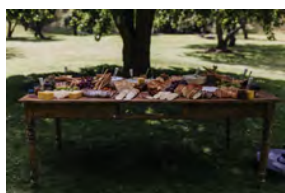

Royale Chesterfield 3 Seater Linen Couch \$200 each, inventory 1 unit

Royale Chesterfield 2 Seater Linen Couch \$150 each, inventory 1 unit

Linen 3 Seater Couch \$150 each, inventory 2 units

Royale Linen Bench \$180 each, inventory 2 units

Royal Linen Tub Chairs \$85 each, inventory 4 units

Blue Couch \$150 each, inventory 1 unit

Wooden Trestle Tables \$40 each, inventory 22 units

French Table \$120 each, inventory 1 unit

Wooden Benches \$40 each, inventory 7 units